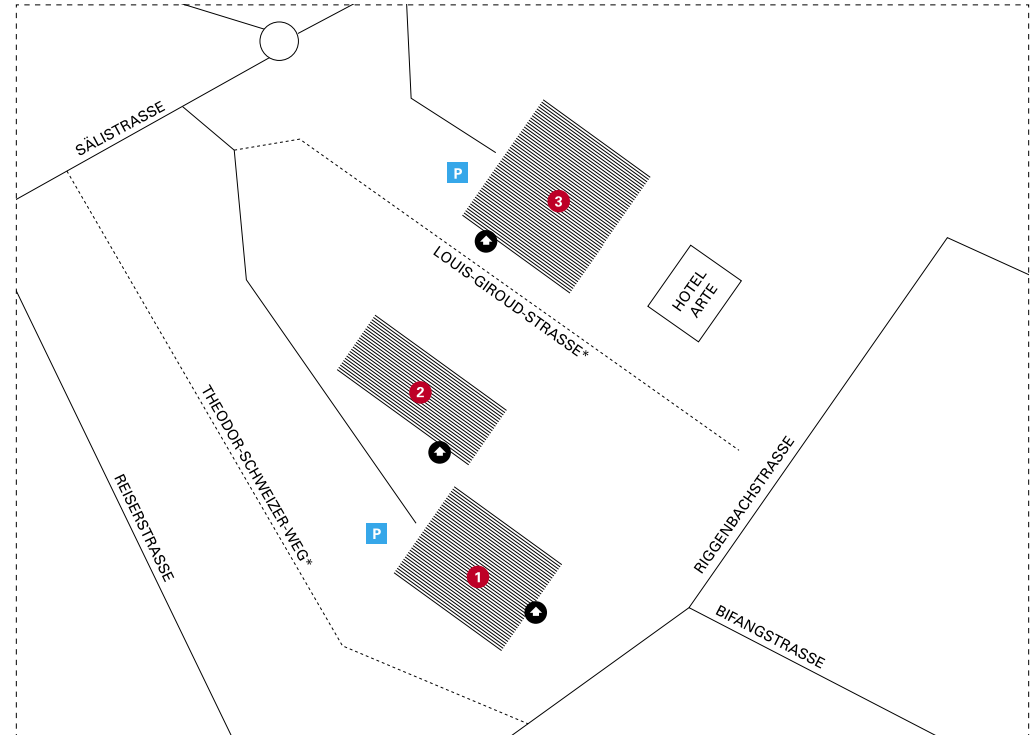

- 1 Riggerbachstrasse 16
- 2 Halle 20
- 3 Sälipark, Louis-Giroud-Strasse 26
- 4 Tannwaldstrasse 2
- 5 Martin-Disteli-Strasse 15

A Exit to platform 12 Fachhochschule/Bifang/Berufsschulen
* Footpath only

P Parking spaces accessed via Sälistrasse
* Footpath only

**University of Applied Sciences Northwestern Switzerland
School of Applied Psychology**

Reception/Customer Care Centre CCC
Riggerbachstrasse 16
CH-4600 Olten