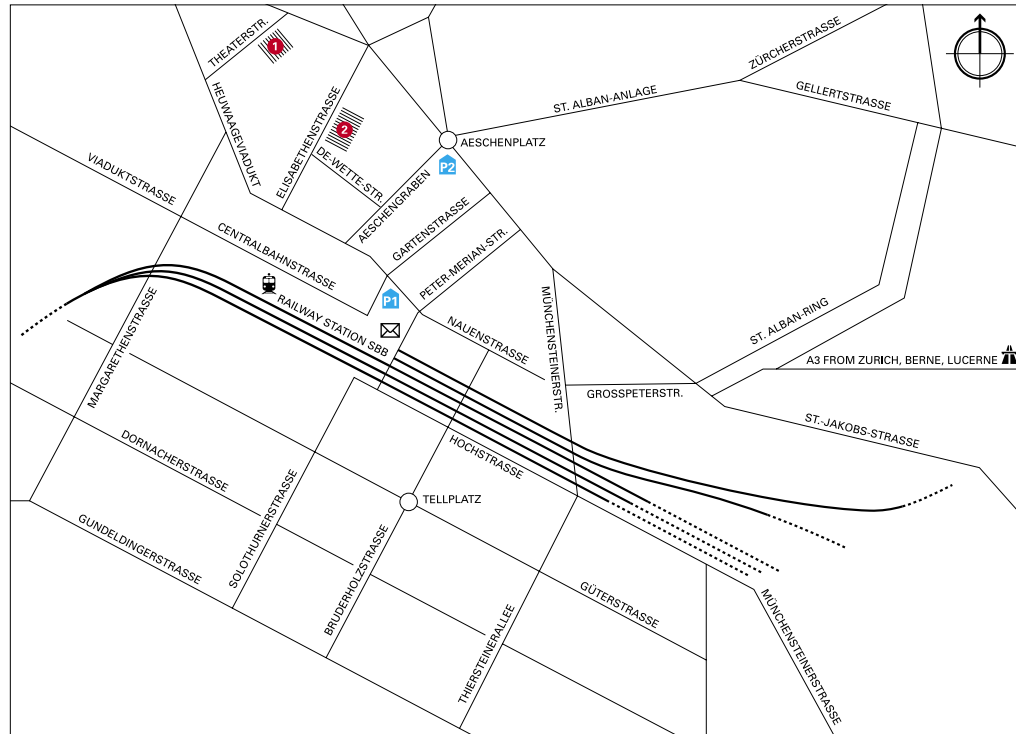

1 Theaterstrasse 22 **2** Elisabethenstrasse 53
P1 Post car park **P2** Aeschen car park

1 Institute for Educational Research
and Development
T +41 61 205 09 90
ife.ph@fhnw.ch

2 Institute for Special Education and Psychology
Administrative Office
T +41 61 206 90 80
isp.ph@fhnw.ch