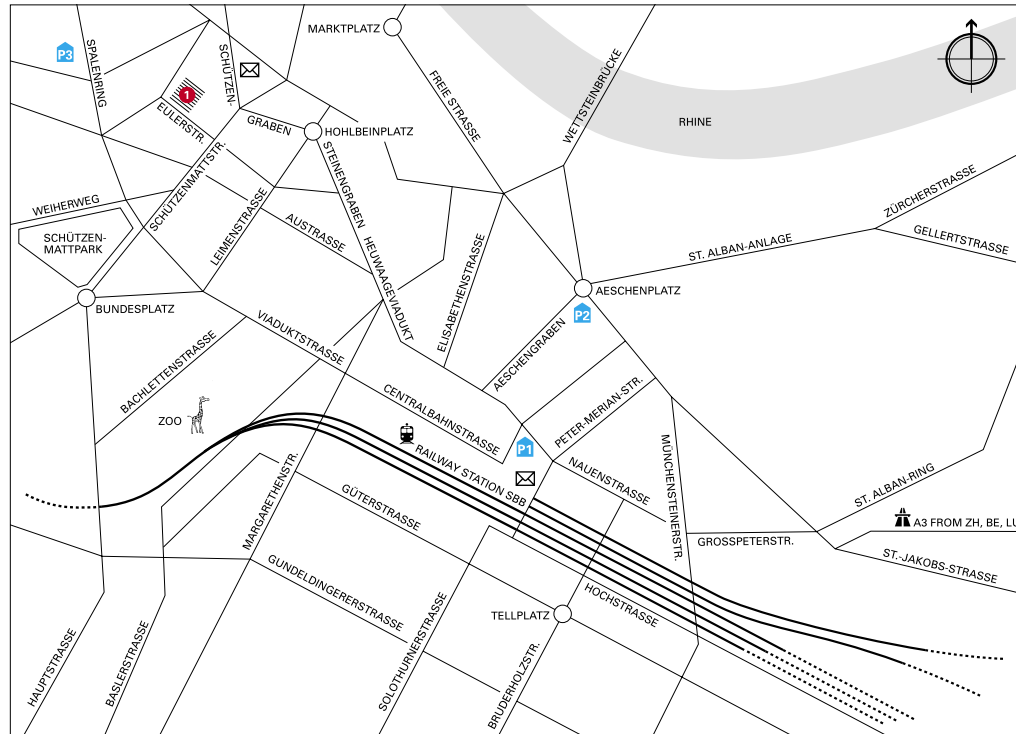

1 Eulerstrasse 55
P1 Post car park P2 Aeschen car park P3 Spalening car park

1 Institute for Special Education and Psychology
Department of Psychomotoric Therapy
T +41 61 560 30 30
isp.pmt.ph@fhnw.ch