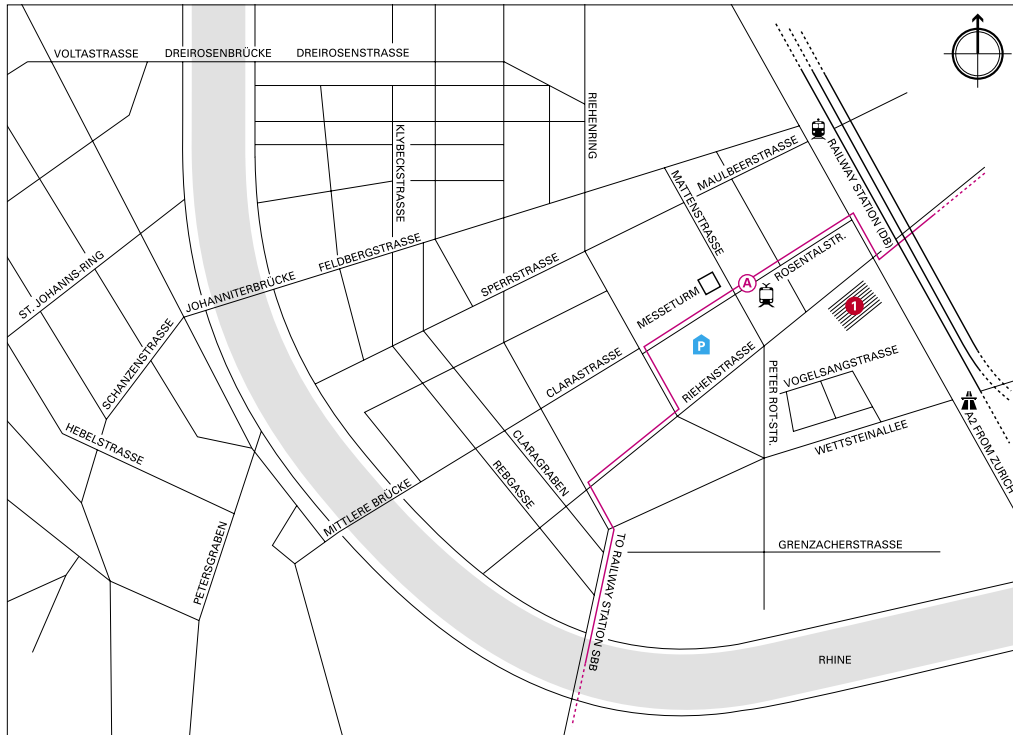

1 Riehenstrasse 154

A From railway station (SBB) Tram no. 2 stop "Gewerbeschule"

1 Institute for Upper Secondary Education and Pedagogy
– Administrative Office
– Basle Department
– Department of Trinalational Master's Degrees
T +41 61 267 69 70
isek2.ph@fhnw.ch

1 Institute for Secondary Education
– Basle Department
– Secondary School Department
– Postgraduate Secondary School Teaching Department SEA
T +41 61 267 69 70
isek1.basel.ph@fhnw.ch

1 Matriculation and Educational Advice
Canton Basel-Stadt
Secondary and Upper Secondary Education
T +41 61 267 69 70
immatrikulation.baselstadt.ph@fhnw.ch

1 Information Centre for Compensatory Measures
T +41 61 267 69 70
ausgleichsmassnahmen.ph@fhnw.ch