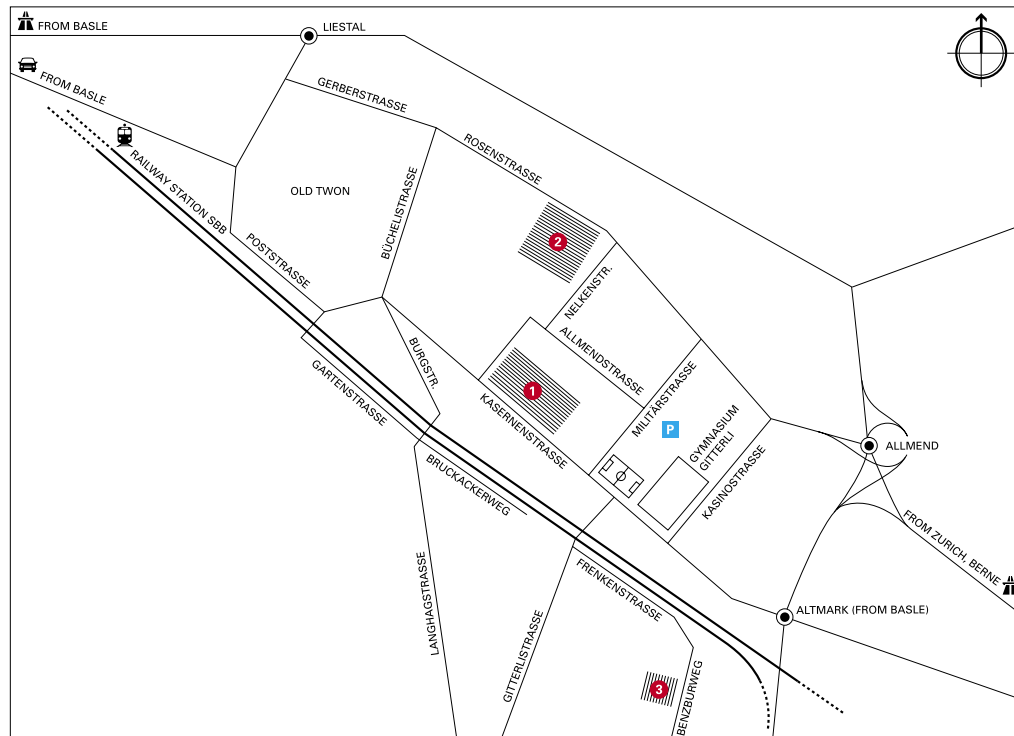

1 Kasernenstrasse 31 2 Rosenstrasse 16b 3 Benzburweg 19

1 Institute for Primary Education
Administrative Office
T +41 61 927 91 55
ip.ph@fhnw.ch

1 Institute for Pre-Primary/Early Education
Liestal Department
T +41 61 927 91 55
ivu.liestal.ph@fhnw.ch

1 Matriculation and Educational Advice
Canton Basel-Landschaft
T +41 61 927 91 55
immatrikulation.baselland.ph@fhnw.ch

1 Media Centre
T +41 61 927 91 78
mediothek.liestal.ph@fhnw.ch