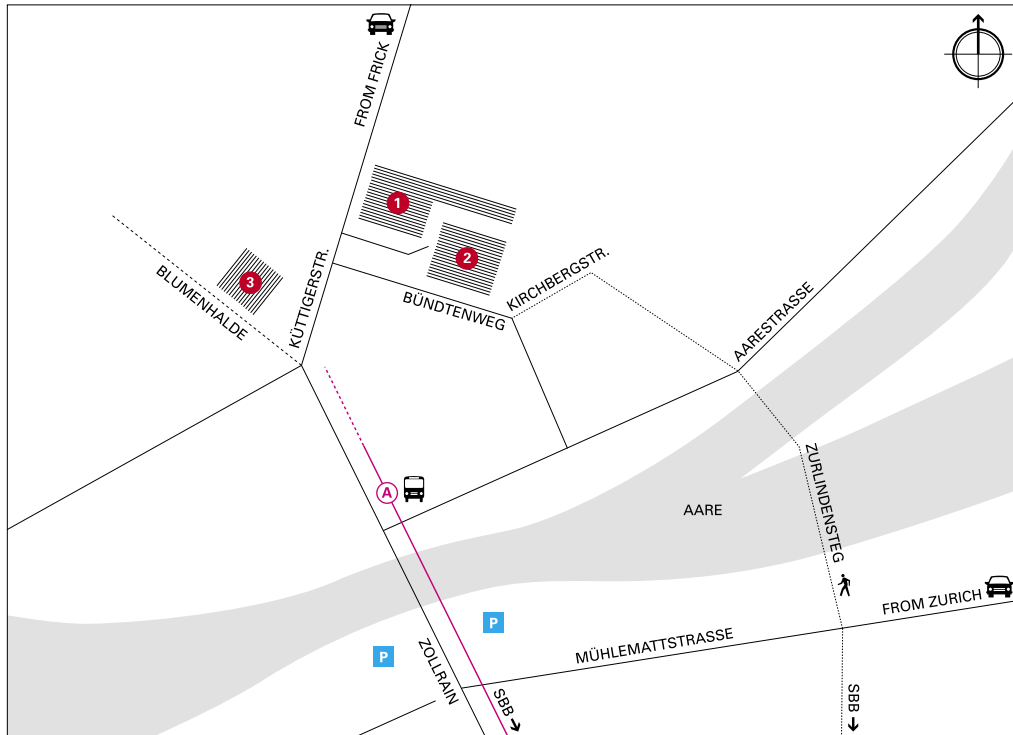

1 House A Küttigerstrasse 42 **2** House B Küttigerstrasse 42 **3** Blumenhalde House C Küttigerstrasse 21

A From railway station (SBB) Bus no. 1/2/4 stop "Aarepark"

⤴ From railway station (SBB) ca. 15–20 m