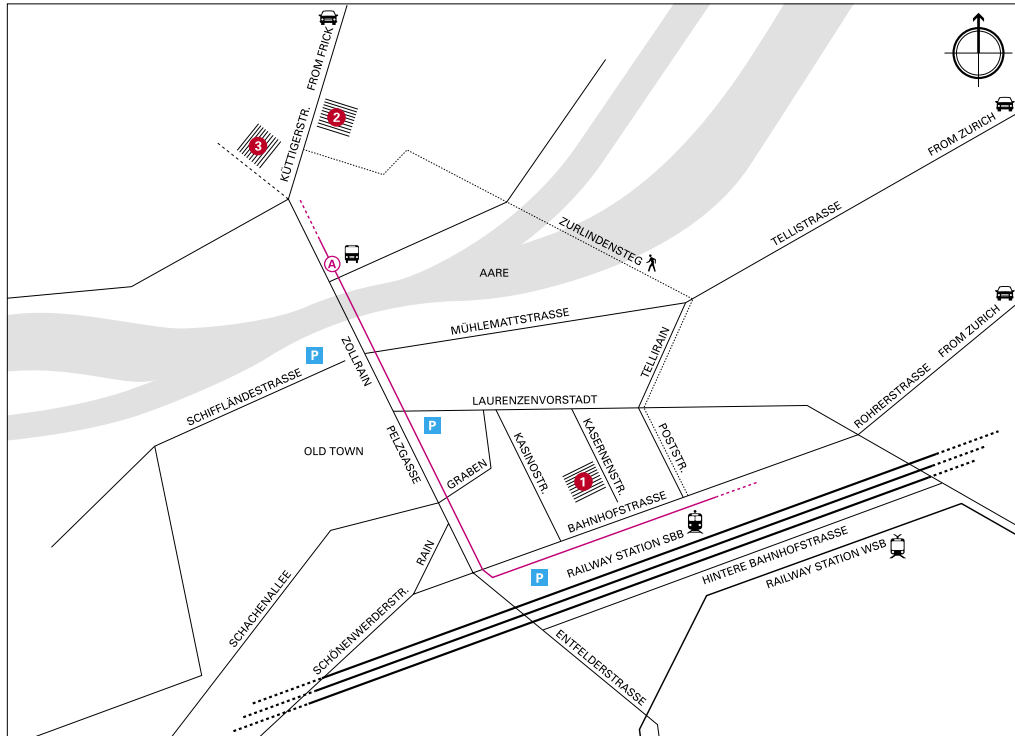

1 Kasernenstrasse 20 (Reithalle) **2** Küttingerstrasse 42 **3** Küttingerstrasse 21

A From railway station (SBB) Bus no. 1/2/4 stop "Aarepark"

↑ From railway station (SBB) ca. 15–20 m

As you cannot park at Küttingerstrasse 42, please use the parking spaces (with parking meter) south of the Aare (Flösserplatz) or public transportation.

1 Institute for Educational Research and Development
Administrative Office
T +41 62 832 02 66
ife.ph@fhnw.ch

2 Institute for Secondary Education
Aarau Department
T +41 62 838 90 93
isek1.aarau.ph@fhnw.ch

2 Institute for Further Education and Educational Advice
Aargau Department
T +41 62 838 90 00
iwb.aargau.ph@fhnw.ch

3 Institute for Secondary Education
Administrative Office
T +41 62 836 04 50
isek1.ph@fhnw.ch

3 Institute for Educational Research and Development
Centre for Educational Organisation and School Quality
T +41 62 836 04 61
ife.zsq.ph@fhnw.ch

3 Institute for Further Education and Educational Advice
Administrative Office
T +41 62 836 04 62
iwb.ph@fhnw.ch

3 Matriculation and Educational Advice
Canton Aargau
T +41 62 836 04 64/63
immatrikulation.aargau.ph@fhnw.ch