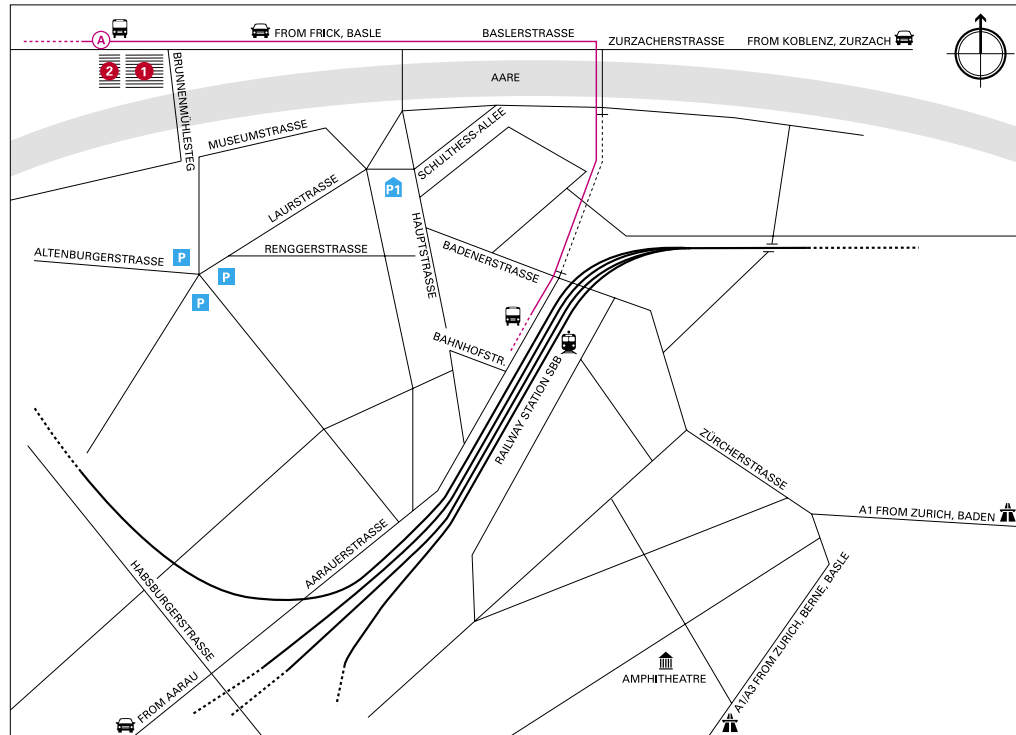

1 University of Applied Sciences Northwestern Switzerland
School of Teaching Education
Head Office
T +41 56 462 49 54
info.ph@fhnw.ch

1 Baslerstrasse 43 2 Baslerstrasse 45

P1 Multi-storey car park "Eisi"

A From railway station (SBB) postal service bus stop "Mühlehalde"

1/2 Institute for Pre-Primary/Early Education
Brugg Department
T +41 56 460 06 06
ivu.bugg.ph@fhnw.ch

2 Library/Multi-purpose Room/Canteen/
Sports Hall
T +41 56 460 06 22
mediothek.bugg.ph@fhnw.ch

1 eLearning Services FHNW
T +41 56 462 49 58
yvonne.vignoli@fhnw.ch