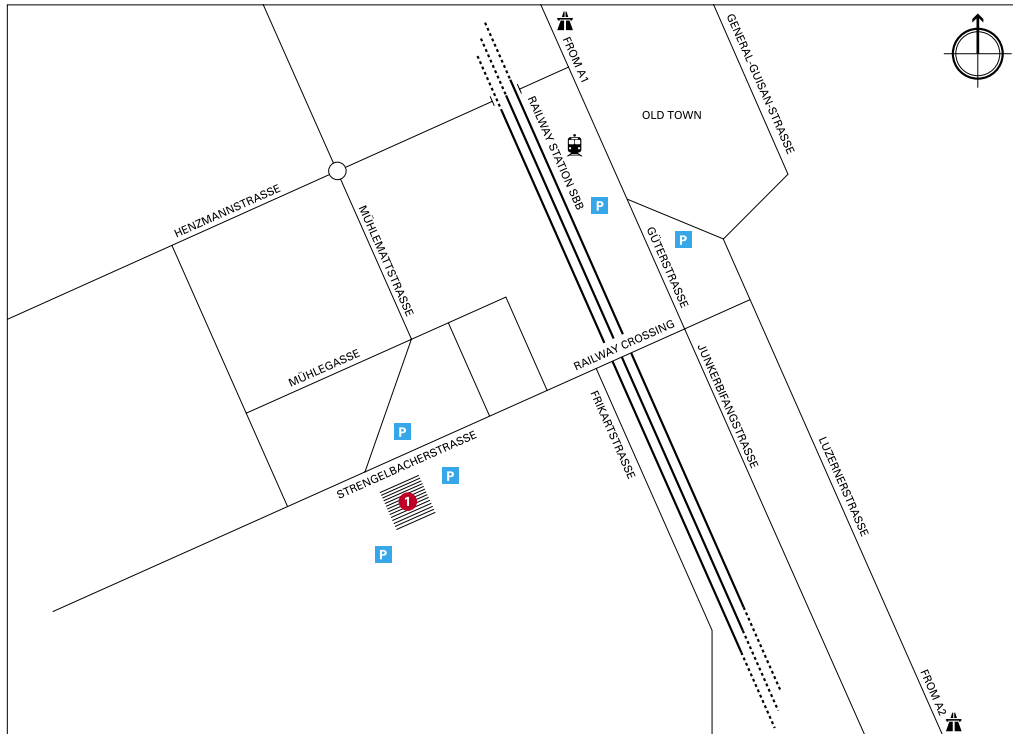

1 Strengelbacherstrasse 25B

1 Institute for Primary Education
Zofingen Department
T +41 62 745 56 90
ip.zofingen.ph@fhnw.ch

1 Media Centre
T +41 62 745 55 22
mediothek.bzz@ag.ch