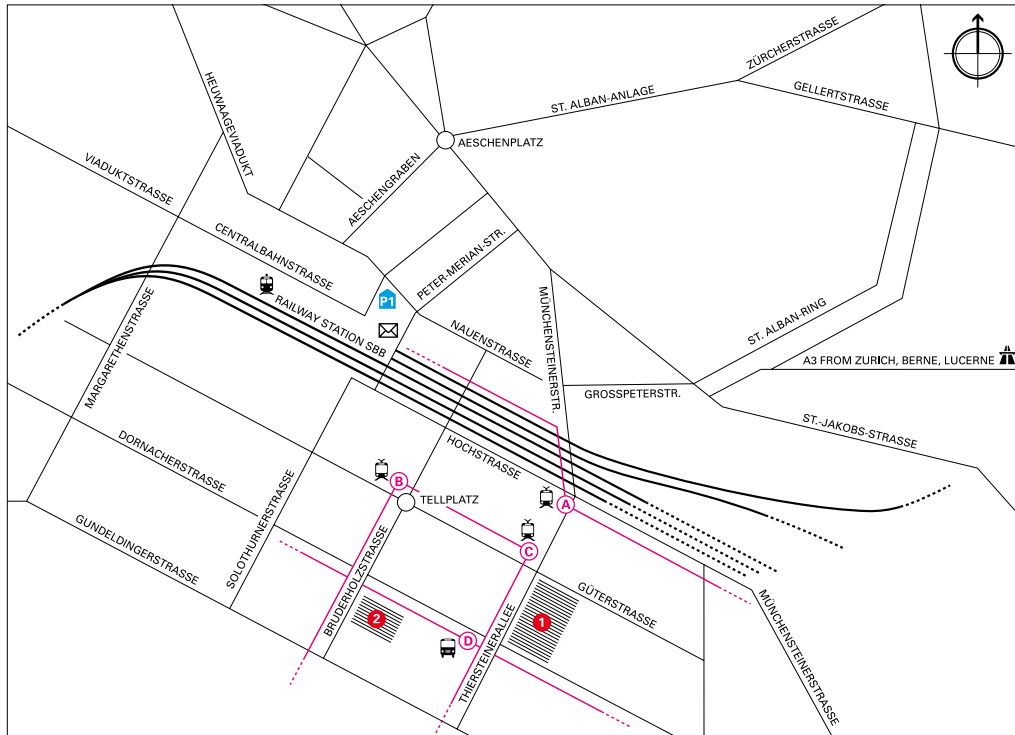

- 1 Thiersteinallee 57 2 Dornacherstrasse 210 P1 Post car park
A From railway station (SBB) Tram no. 10/11 stop "Münchensteinerstrasse"
B Tram no. 15/16 stop "Tellplatz" **C** Tram no. 15/16 stop "Heiliggeistkirche"
D Bus no. 36 stop "Thiersteinerschule"