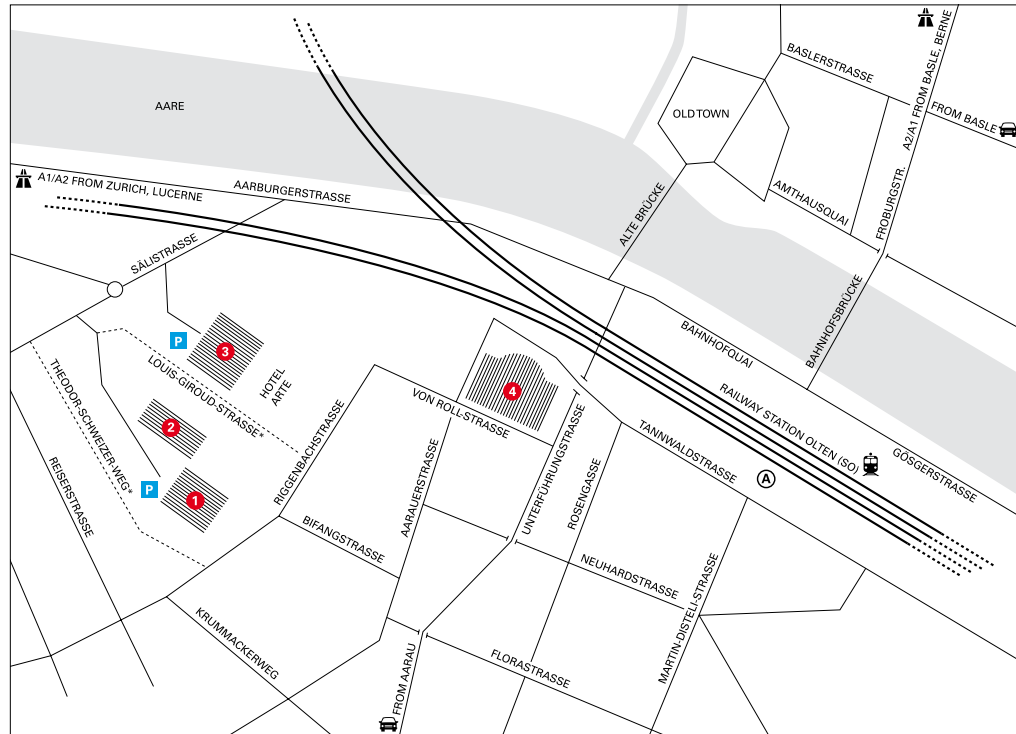

1 University of Applied Sciences Northwestern Switzerland
School of Social Work
Head Office
T +41 (0)848 821 011
info.sozialarbeit@fhnw.ch

1 Riggerbachstrasse 16 2 Halle 20 3 Sälipark, Louis-Giroud-Strasse 26 4 Tannwaldstrasse 2

P Parking spaces accessed via Sälistrasse

A Exit to platform 12 Fachhochschule/Bifang/Berufsschulen

* Footpath only

(Postal address)

1 Head Office, Centre for Social Work Studies,
Institutes, Further Education Office Olten,
Services
T +41 (0)848 821 011
info.sozialarbeit@fhnw.ch

(Location address)

3 Head Office and Services
T +41 (0)848 821 011

3 Centre for Social Work Studies
T +41 (0)848 821 011

3 Institute for Consulting, Coaching and
Social Management
T +41 (0)848 821 011

3 Institute for Integration and Participation
T +41 (0)848 821 011

3 Institute for Social Work Research and
Cooperative Knowledge Creation
T +41 (0)848 821 011

3 Institute for Social Work and Health
T +41 (0)848 821 011

3 Further Education Office Olten
T +41 (0)848 821 011
weiterbildung.sozialarbeit@fhnw.ch

**University of Applied Sciences Northwestern Switzerland
School of Social Work**

Reception/ Customer Care Centre CCC

Riggerbachstrasse 16

CH-4600 Olten

T +41 (0)848 821 011

info.sozialarbeit@fhnw.ch

www.en.fhnw.ch/sozialarbeit